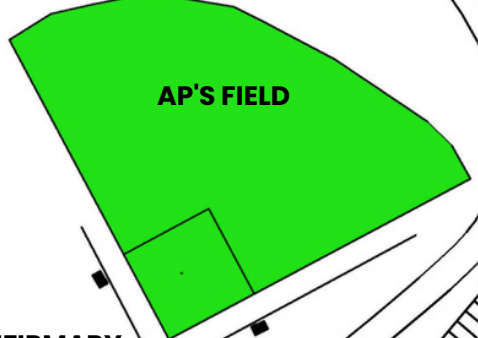

**Color Key**

- Main Facilities
- Activity Areas
- Lower Campus
- Middle Campus
- Upper Campus
- Waysides (Bathrooms)
- Staff Housing

NELSON FIELDS & ROUTE 85

MAWAGA

ROPES COURSE

ARCHERY

RIFLERY

LACROSSE

AP'S FIELD

BAILEY BARN & BOB'S SHOP

PARKING LOT

INFIRMARY

TRIP ROOM

MASON HALL

GOVERNOR HALL

VISITOR RESTROOMS